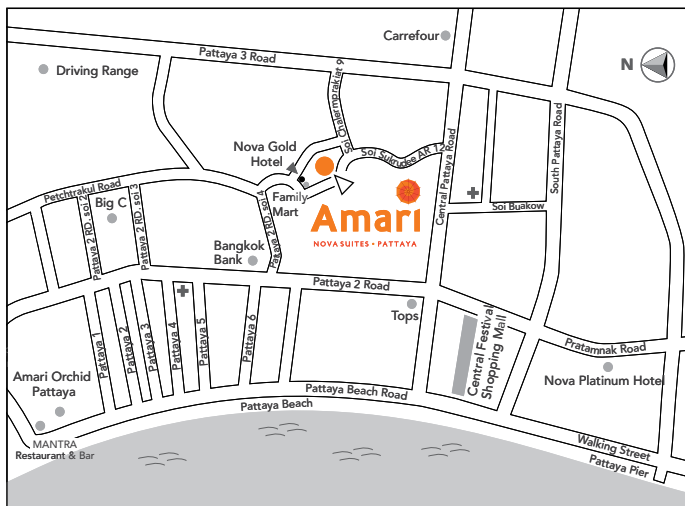

### LOCATION

Nestled in the midst of Pattaya city centre, Amari Nova Suites boasts an excellent serviced apartment concept, ideal for both long and short stays.