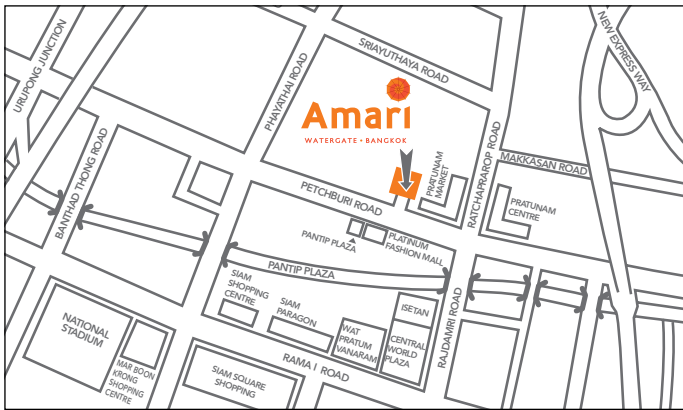

FACT SHEET

NEW HEIGHTS OF LUXURY IN BANGKOK

LOCATION

Be it for business or pleasure, the Amari Watergate Bangkok is conveniently located close to all of Bangkok's main shopping areas, as well as being at the very heart of the main business district. The malls of Central World, Gaysorn Plaza and Siam Paragon, plus the fashion markets of Pratunam, are all easily accessible, only a short stroll from the hotel. Access to the two main airport expressways is also unrivalled, enabling guests to make rapid journey to and from both city airports.