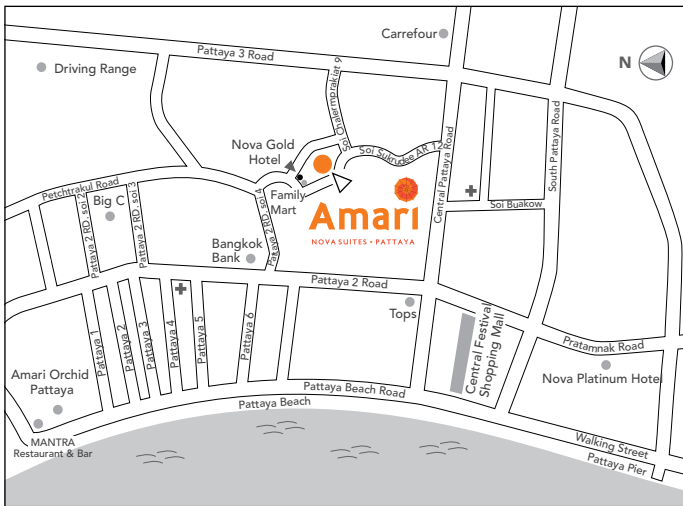

FACT SHEET

YOUR HOME AWAY FROM HOME IN PATTAYA

LOCATION

Nestled in the midst of Pattaya city centre, Amari Nova Suites boasts an excellent serviced apartment concept, ideal for both long and short stays.