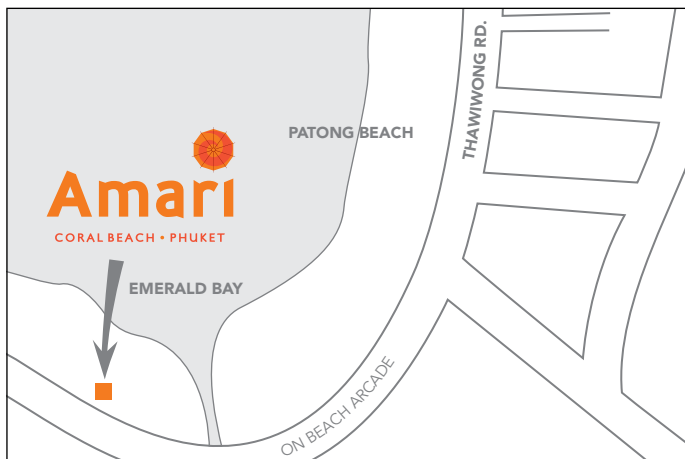

FACT SHEET

DAYS PAINTED WITH THE HUES OF PARADISE

LOCATION

Situated on a secluded private beach, the Amari Coral Beach Phuket offers a unique location with panoramic views over Patong Bay, Superb service, well-appointed guest rooms, a Breeze Spa and a variety of fine restaurants make this hotel the perfect spot to relax.

La Gritta: Italian & seafood specialities. Seafront location.
(Open: 10:00 - 24:00, capacity: 100)

Lobby Bar: Drinks and light snacks. Live music Monday - Saturday.
(Open: 09:00 - 01:00, capacity: 100)

The Jetty: Drinks and snacks.
(Open: 10:00 - 20:00, capacity: 16)

TRANSPORTATION

From	Distance	Time	By
Phuket Airport	40 km	50 mins	Car
Phuket Town	15 km	25 mins	Car

GENERAL INFORMATION

Credit Cards:

All major international credit cards accepted i.e. American Express, Diners, Visa, Mastercard